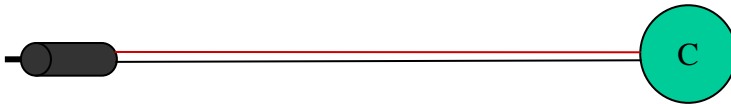

SUNDRY LEADS

WINCH CABLE & BATTERY ADAPTOR

TRAILER EXTENSION CABLE
(see knob warmer!) and ADAPTOR

DIRECT BATTERY CONNECTOR

CIG. & MERIT ADAPTERS

CIG. EXTENSION CABLE

CIG. DIRECT CONVERTER

VARIOUS CIG. BANANA &
ALLIGATOR
CONNECTORS/CONVERTERS