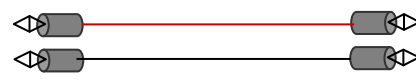

SUNDRY LEADS

WINCH CABLE & BATTERY ADAPTOR

TRAILER EXTENSION CABLE
(see knob warmer!) and ADAPTOR

DIRECT BATTERY CONNECTOR

CIG. & MERIT ADAPTERS

CIG. EXTENSION CABLE

CIG. DIRECT CONVERTER

VARIOUS CIG. BANANA &
ALLIGATOR
CONNECTORS/CONVERTERS

Jaycar Banana/Alligator adaptors

NB The Cig. & Merit connectors have inbuilt fuses and some cables have in-line fuses for protection against short circuits