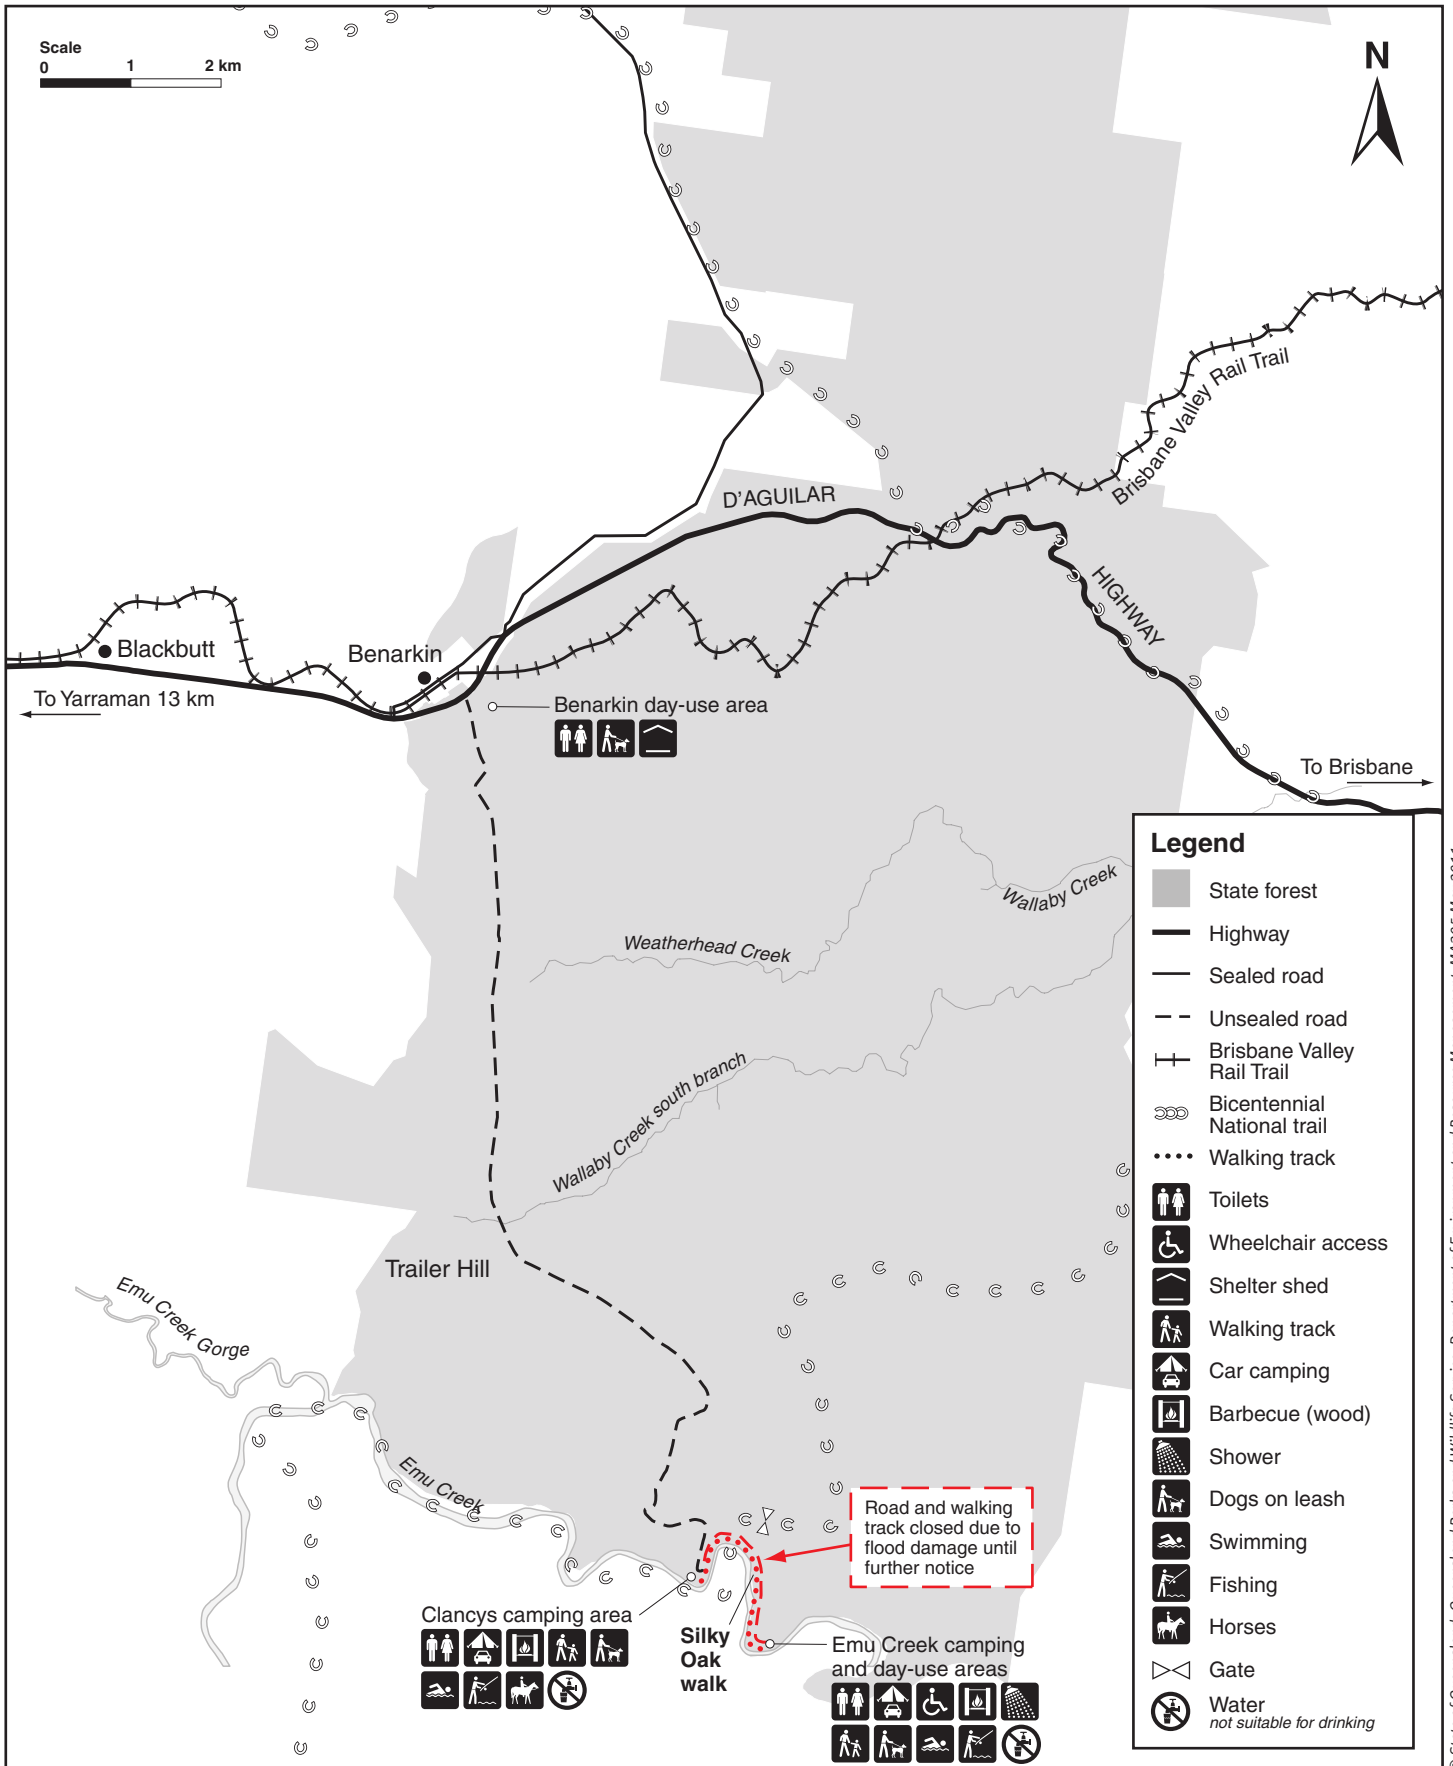

Benarkin State Forest

Queensland Parks and Wildlife Service
 Department of Environment and Resource Management

© State of Queensland. Queensland Parks and Wildlife Service, Department of Environment and Resource Management. MA305, May 2011