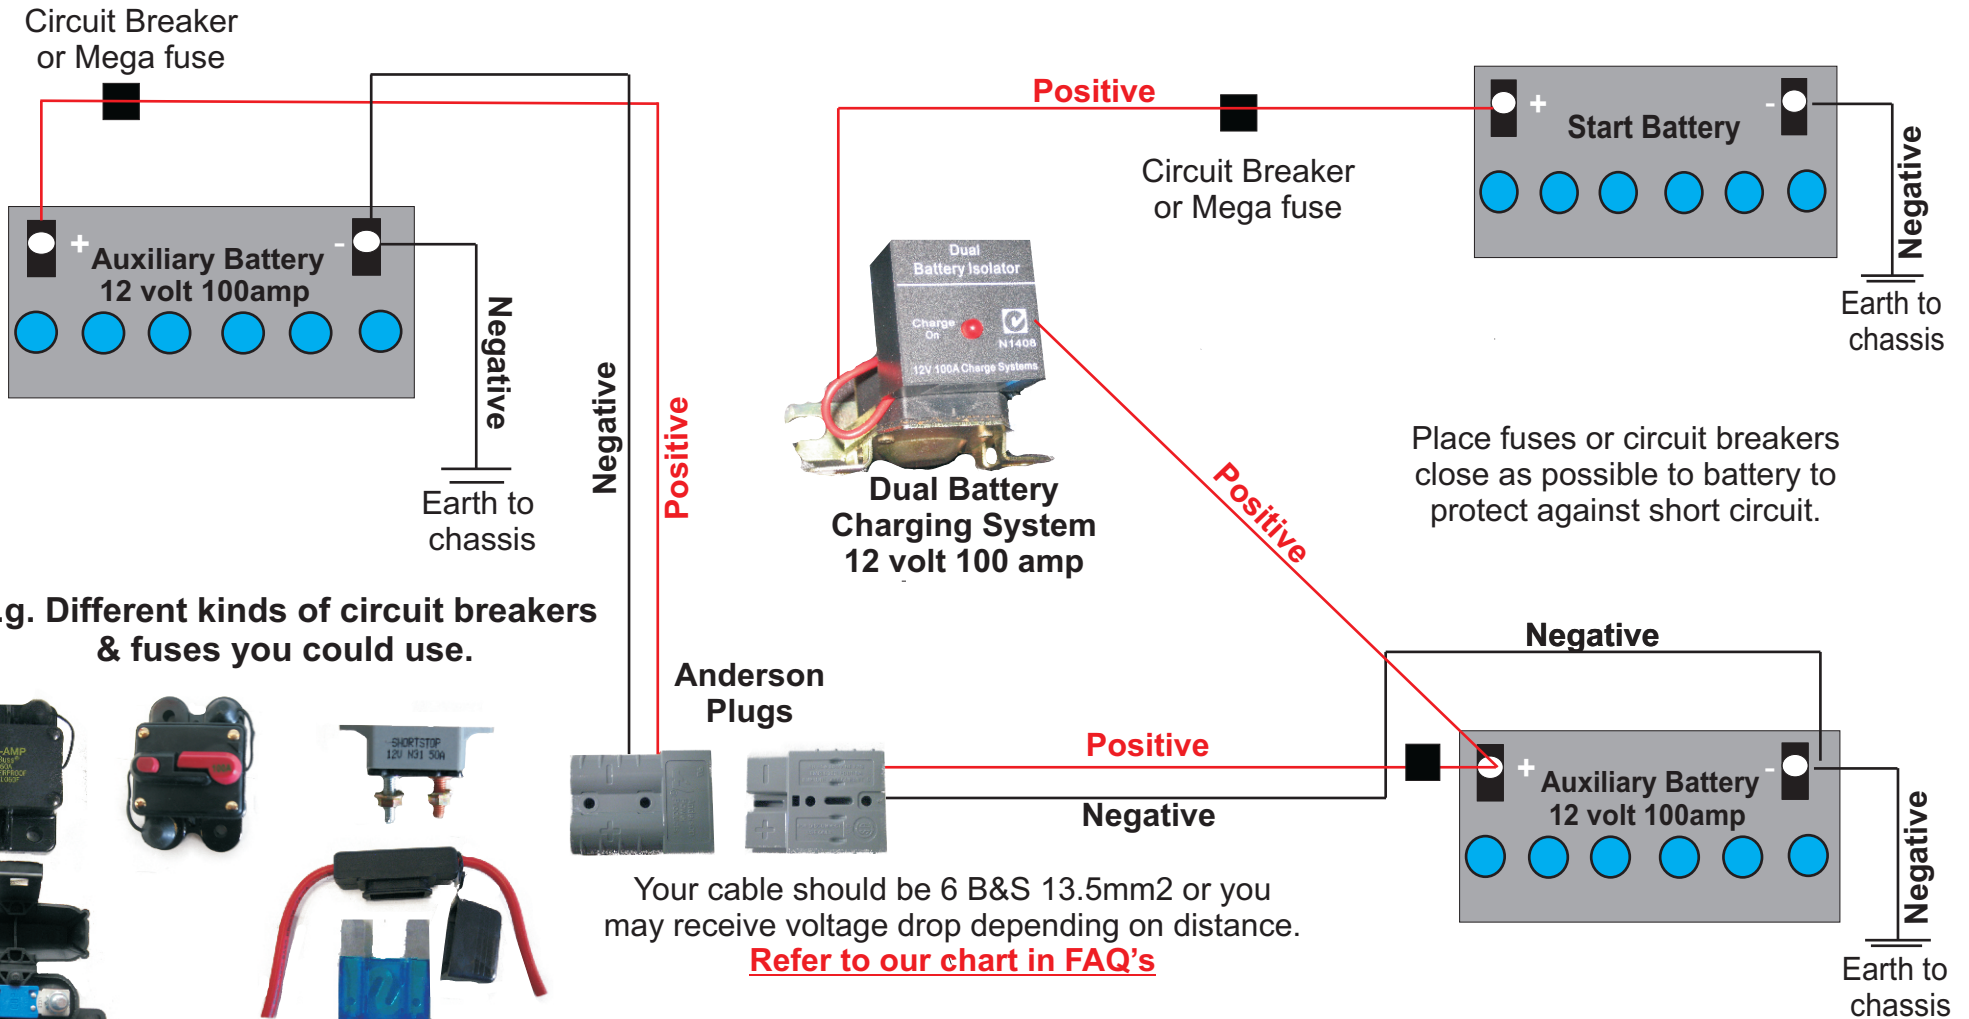

This is an example & a guide on “How you can wire up a Dual Battery Charging System to a Camper Trailer or Van”.

For any further information please call 1300 0 SOLAR or email on info@dynamicssolarsolutions.com.au