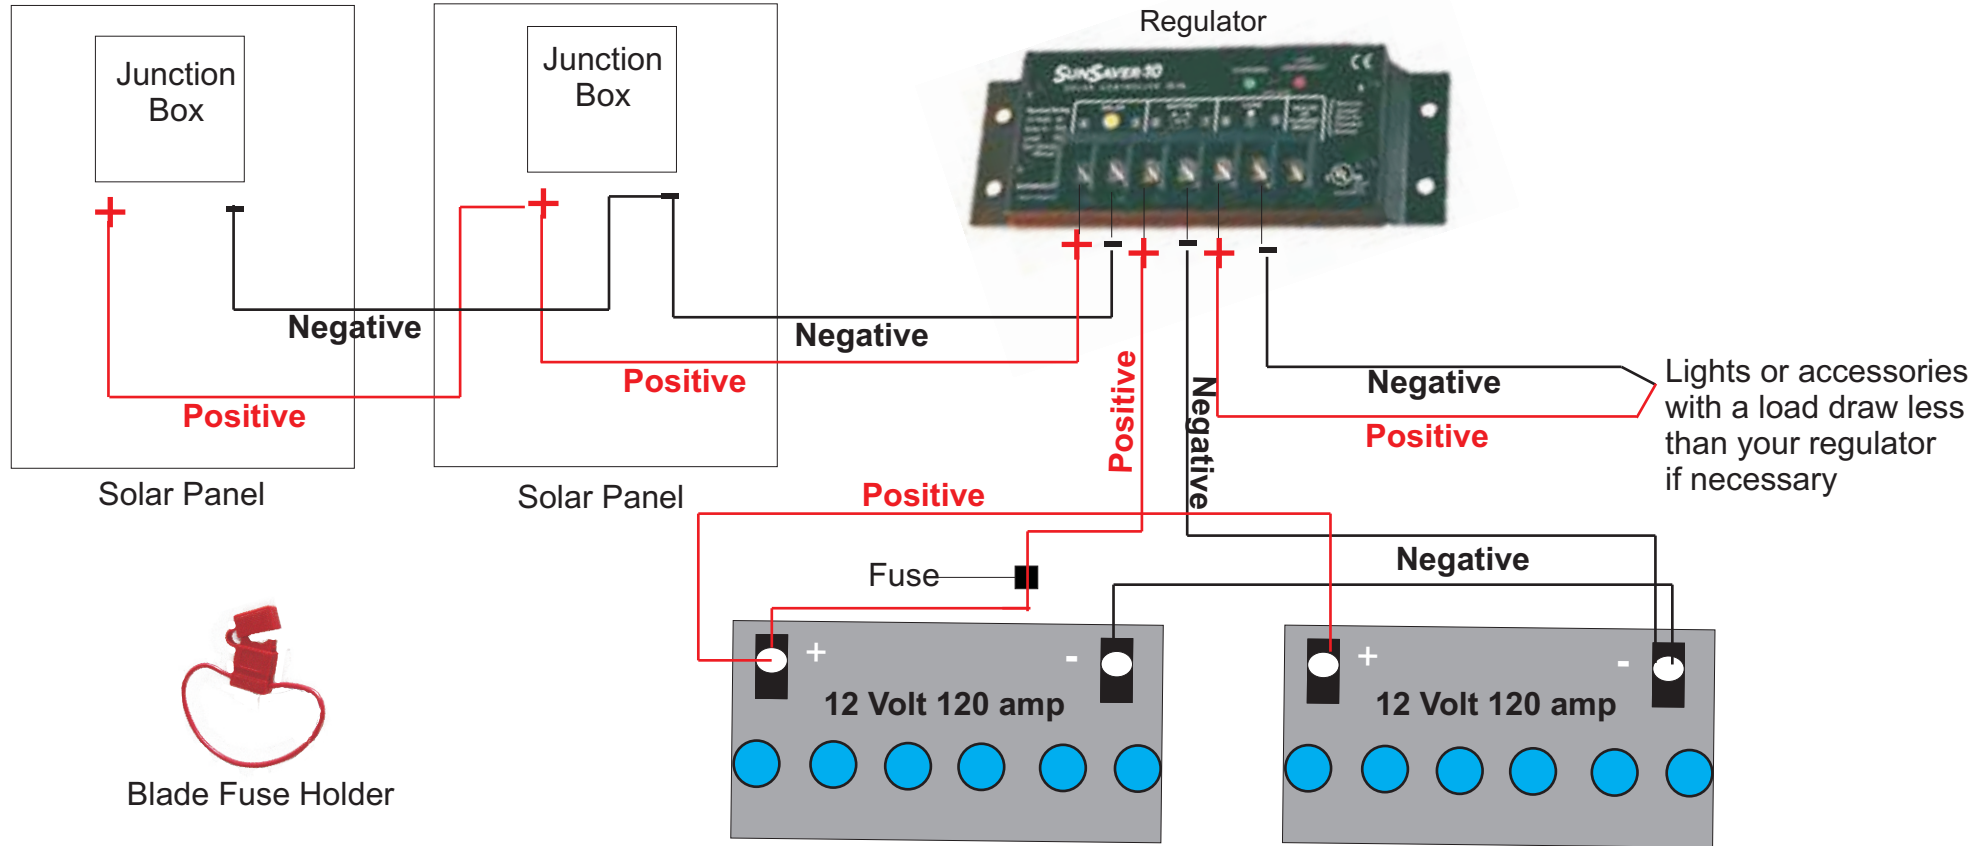

Parallel creates more amp hours with your battery, Series creates higher voltage with your batteries

This is 12 Volt

This is wired parallel

For any further information please call 1300 0 SOLAR or email on info@dynamicssolarsolutions.com.au